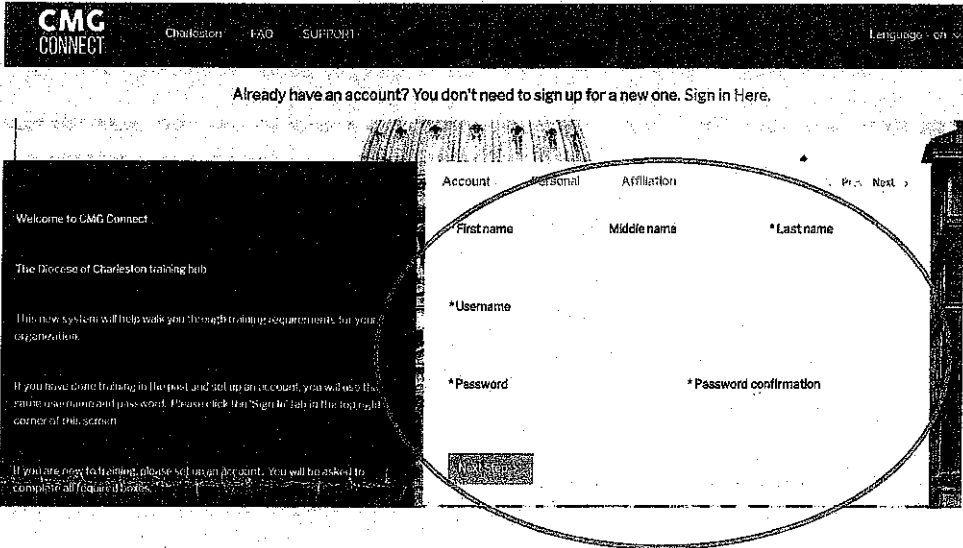

Enclosed is a letter that includes the instruction to complete this class. Upon completion of the program, you will be able to download and print a certificate of completion, or you may email a copy directly to our administrative assistant at holly.hunter@sjccs.net.

Thank you so much for your dedication to the education of your child.
Have a blessed day,

Nadine De Pape
Interim Principal

Diocese of Charleston

Safe Haven—It's Up to You

Safe Environment Instructions:

1. Go to <http://charleston.CMGconnect.org> to complete your new online safe environment curriculum.
2. Create a new account by completing all the boxes. This includes address, primary parish, and how you participate at your parish or school.
3. Start the *Safe Haven—It's Up to You* training curriculum.
4. Download and print your certificate upon completion or, email it directly from the site to the office or school you are associated with.

- You will progress through ALL three account creation screens before your registration is complete.
- On your main dashboard, you will Start Curriculum.
- Complete all sections—as you work through they will show as 'Done' in each box.
- Download and print your certificate when you are finished, or, email it directly from the site to the office or school you are associated with.